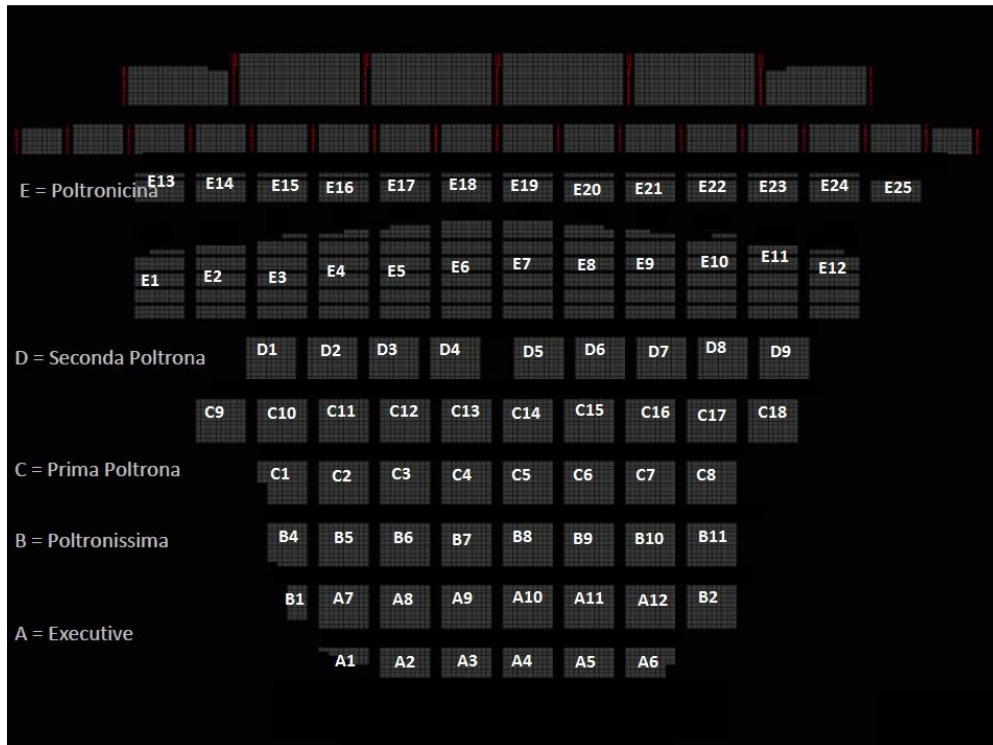

## Scheme of the arena at Teatro del Silenzio in 2016

### Categories of tickets and rates in 2016

**Area Poltroncina – E sector: € 125.58**

**Area seconda poltrona – D sector: € 149.50**

**Area prima poltrona – C sector: € 209.30**

**Area poltronissima – B sector: € 257.14**